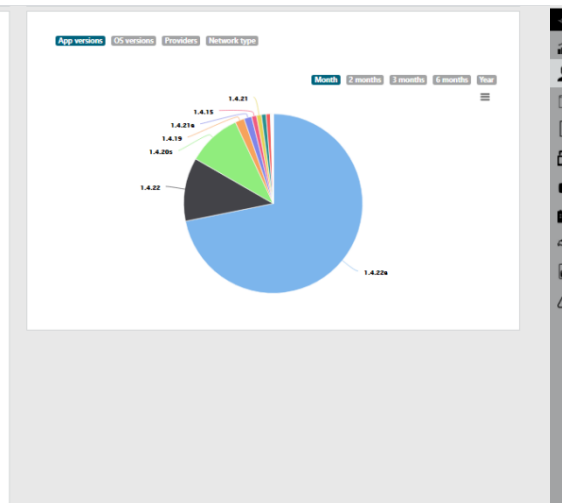

DAILY AVERAGE OF PEOPLEMETERS CONSUMING DATA **3910** +1.8 %

PANEL STATUS

NEW REGISTRATIONS

NOT ACTIVE FOR THE LAST 5 DAYS

Rows: 10 20 50 100 200

Total rows: 1781

LOGIN	DEVICE ID	LAST DATA
msn001	47480472	2021-01-12 15:00:04
msn002	47480307	2021-01-14 10:10:41
msn003	56250903	2021-02-24 09:30:02
msn004	933629442	2021-01-13 10:25:11
msn005	10245246	2021-01-20 05:25:47
msn006	10441570	2021-01-04 09:37:32
msn007	232546212	2021-01-18 12:58:31
msn008	397501950	2021-01-23 01:24:38
msn009	76272077	2021-01-21 18:31:05
msn010	48932215	2021-01-20 16:09:13
msn011	4140315762	2021-01-20 13:10:15
msn012	373397354	2021-01-20 13:13:37
msn013	151433018	2021-01-24 19:31:27
msn014	34835336	2021-01-19 13:31:32
msn015	369396051	2021-01-27 15:07:34
msn016	73281396	2021-01-04 06:16:54
msn017	10420244	2021-01-17 10:32:16
msn018	427614777	2021-01-20 15:16:16
msn019	166392637	2021-01-24 21:48:27
msn020	40236296	2021-01-12 18:02:44